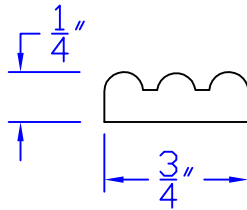

Creative Woodworking N.W., Inc.

1036 S.E. Taylor * Portland, Oregon 97214

Phone:(503) 230-9265 * Fax:(503) 232-9082

www.Creativewoodworkingnw.com

PANM177
1/4" x 3/4"