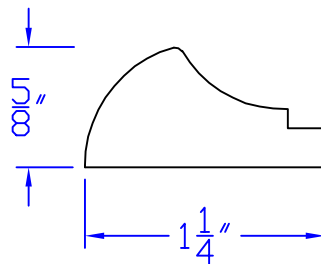

# Creative Woodworking N.W., Inc.

1036 S.E. Taylor \* Portland, Oregon 97214  
Phone:(503) 230-9265 \* Fax:(503) 232-9082  
www.Creativewoodworkingnw.com

PANM180  
5/8" x 1-1/4"