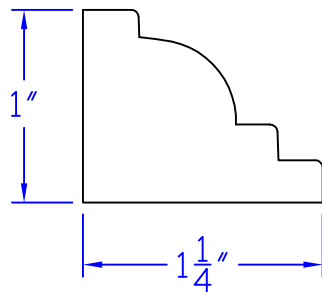

Creative Woodworking N.W., Inc.

1036 S.E. Taylor * Portland, Oregon 97214

Phone:(503) 230-9265 * Fax:(503) 232-9082

www.Creativewoodworkingnw.com

PANM188

1" x 1-1/4"