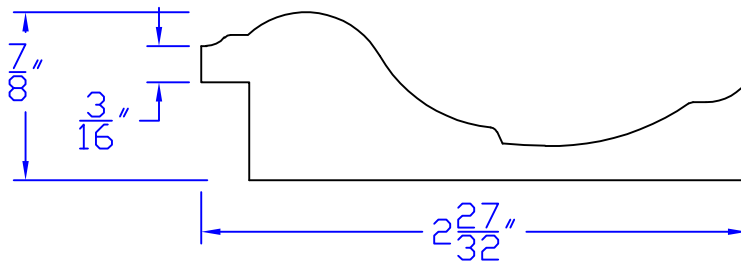

Creative Woodworking N.W., Inc.

1036 S.E. Taylor * Portland, Oregon 97214
Phone:(503) 230-9265 * Fax:(503) 232-9082
www.Creativewoodworkingnw.com

PANM189
 $7/8$ " x $2-27/32$ "