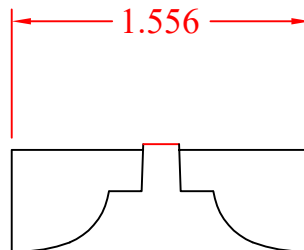

Creative Woodworking N.W., Inc.

1036 S.E. Taylor * Portland, Oregon 97214
Phone:(503) 230-9265 * Fax:(503) 232-9082
www.Creativewoodworkingnw.com

PANM190
17/32" x 11/16"
PREP @ 1-13/16"

PANM190
17/32" x 11/16"