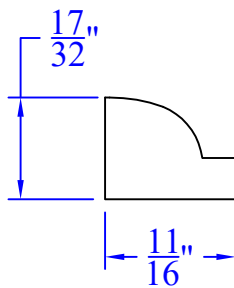

Creative Woodworking N.W., Inc.

1036 S.E. Taylor * Portland, Oregon 97214
Phone:(503) 230-9265 * Fax:(503) 232-9082
www.Creativewoodworkingnw.com

PANM190
17/32" x 11/16"
PREP @ 1-13/16"

PANM190
17/32" x 11/16"