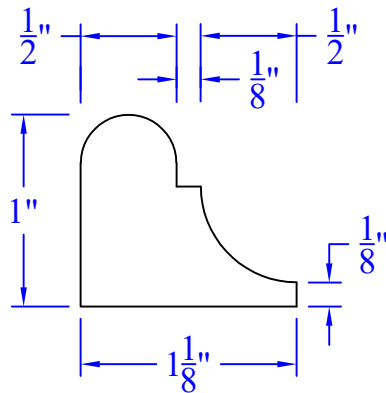

Creative Woodworking N.W., Inc.

1036 S.E. Taylor * Portland, Oregon 97214
Phone:(503) 230-9265 * Fax:(503) 232-9082
www.Creativewoodworkingnw.com

PANM191

1" x 1-1/8"