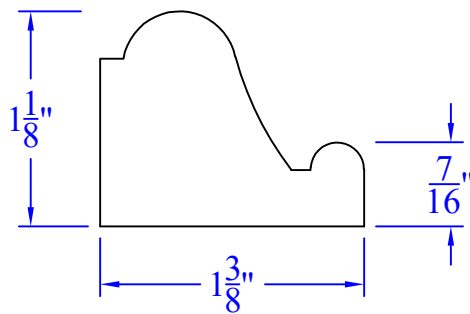

Creative Woodworking N.W., Inc.

1036 S.E. Taylor * Portland, Oregon 97214
Phone:(503) 230-9265 * Fax:(503) 232-9082
www.Creativewoodworkingnw.com

PANM193

1-1/8" x 1-3/8"