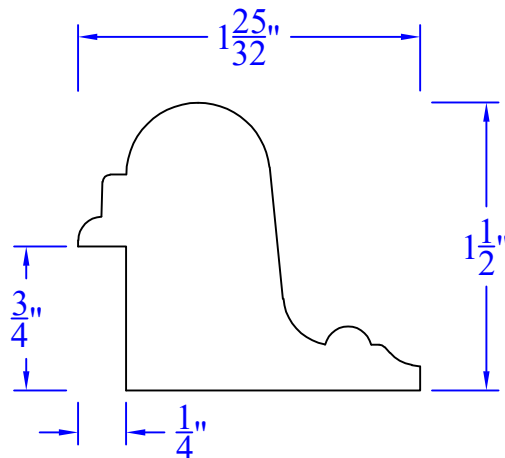

# Creative Woodworking N.W., Inc.

1036 S.E. Taylor \* Portland, Oregon 97214  
Phone:(503) 230-9265 \* Fax:(503) 232-9082  
www.Creativewoodworkingnw.com

PANM196  
1-1/2" x 1-25/32"