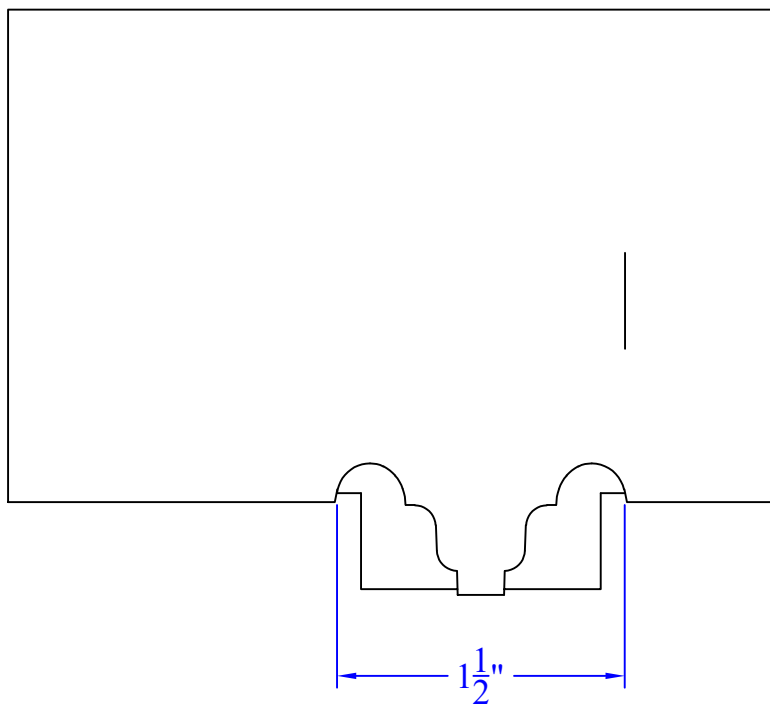

Creative Woodworking N.W., Inc.

1036 S.E. Taylor * Portland, Oregon 97214
Phone:(503) 230-9265 * Fax:(503) 232-9082
www.Creativewoodworkingnw.com

PANM200
21/32" x 5/8"