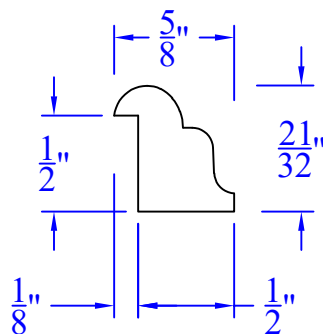

Creative Woodworking N.W., Inc.

1036 S.E. Taylor * Portland, Oregon 97214
Phone:(503) 230-9265 * Fax:(503) 232-9082
www.Creativewoodworkingnw.com

PANM200
21/32" x 5/8"