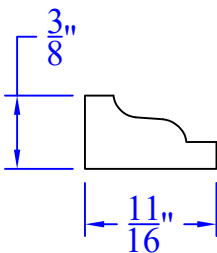

# Creative Woodworking N.W., Inc.

1036 S.E. Taylor \* Portland, Oregon 97214  
Phone:(503) 230-9265 \* Fax:(503) 232-9082  
www.Creativewoodworkingnw.com

PANM203  
3/8" x 11/16"