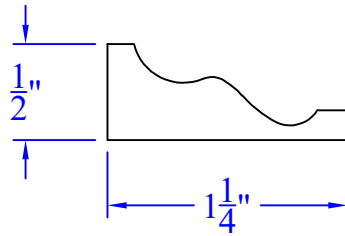

# Creative Woodworking N.W., Inc.

1036 S.E. Taylor \* Portland, Oregon 97214  
Phone:(503) 230-9265 \* Fax:(503) 232-9082  
www.Creativewoodworkingnw.com

PANM208  
1/2" x 1-1/4"