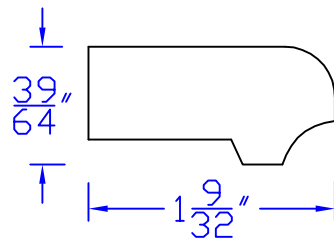

Creative Woodworking N.W., Inc.

1036 S.E. Taylor * Portland, Oregon 97214
Phone:(503) 230-9265 * Fax:(503) 232-9082
www.Creativewoodworkingnw.com

PARB001
 $39/64$ " x $1-9/32$ "