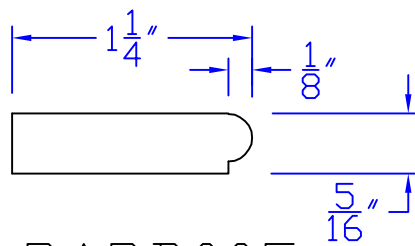

Creative Woodworking N.W., Inc.

1036 S.E. Taylor * Portland, Oregon 97214
Phone:(503) 230-9265 * Fax:(503) 232-9082
www.Creativewoodworkingnw.com

PARB005
 $5/16" \times 1-1/4"$