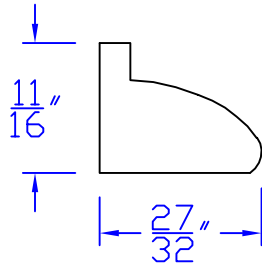

# Creative Woodworking N.W., Inc.

1036 S.E. Taylor \* Portland, Oregon 97214  
Phone:(503) 230-9265 \* Fax:(503) 232-9082  
www.Creativewoodworkingnw.com

PARB006  
 $\frac{11}{16}$ " x  $\frac{27}{32}$ "