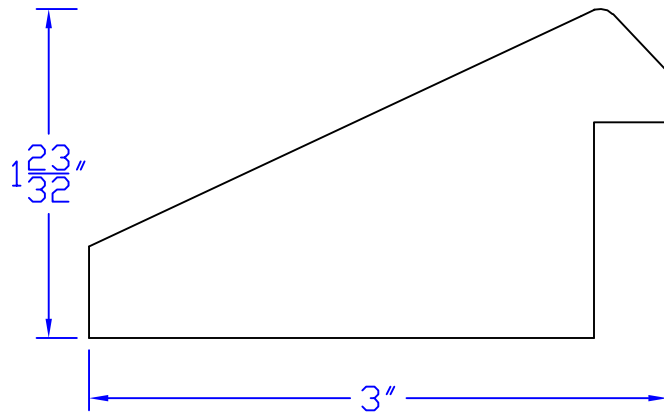

# Creative Woodworking N.W., Inc.

1036 S.E. Taylor \* Portland, Oregon 97214

Phone:(503) 230-9265 \* Fax:(503) 232-9082

www.Creativewoodworkingnw.com

PICF007

1-23/32" x 3"