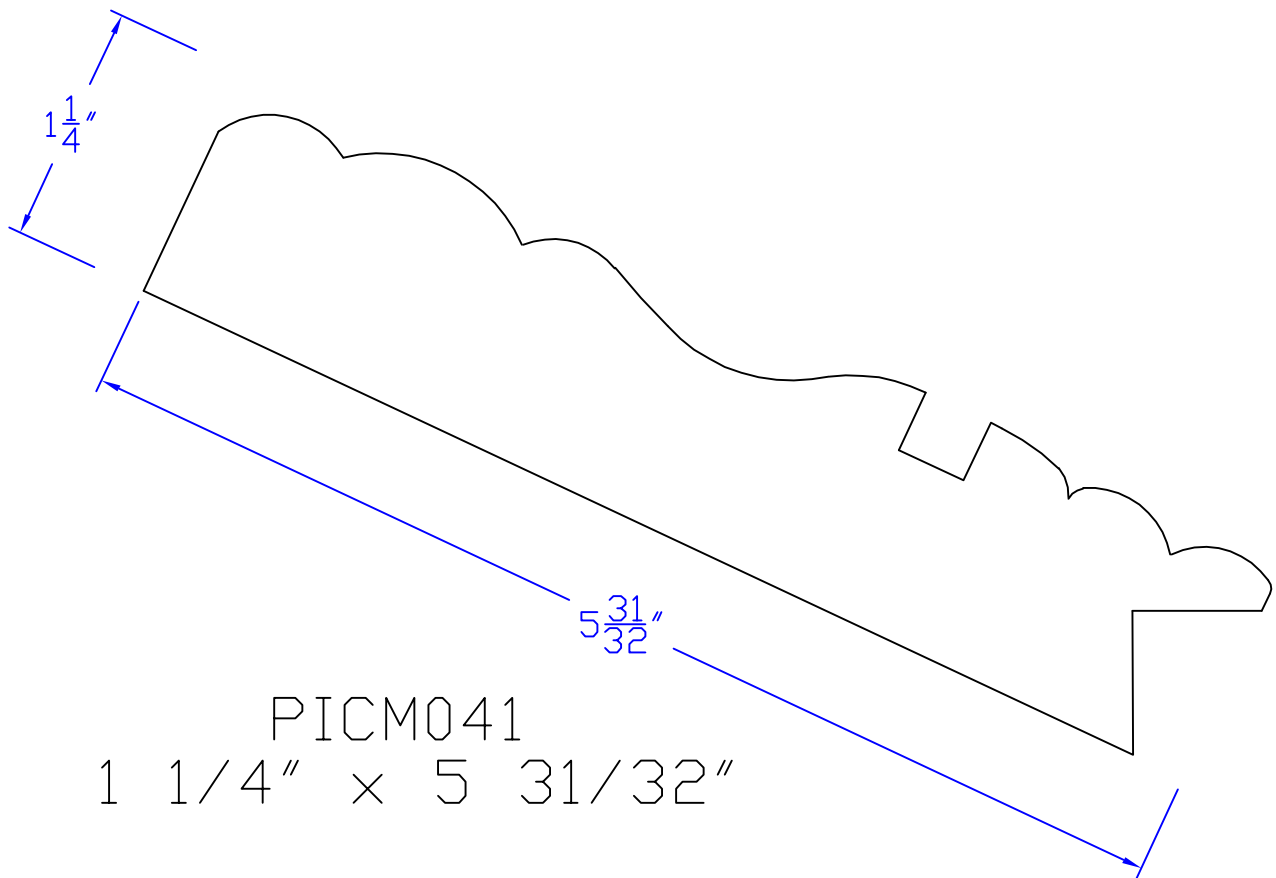

Creative Woodworking N.W., Inc.

1036 S.E. Taylor * Portland, Oregon 97214

Phone:(503) 230-9265 * Fax:(503) 232-9082

www.Creativewoodworkingnw.com

PICM041
1 1/4" x 5 31/32"