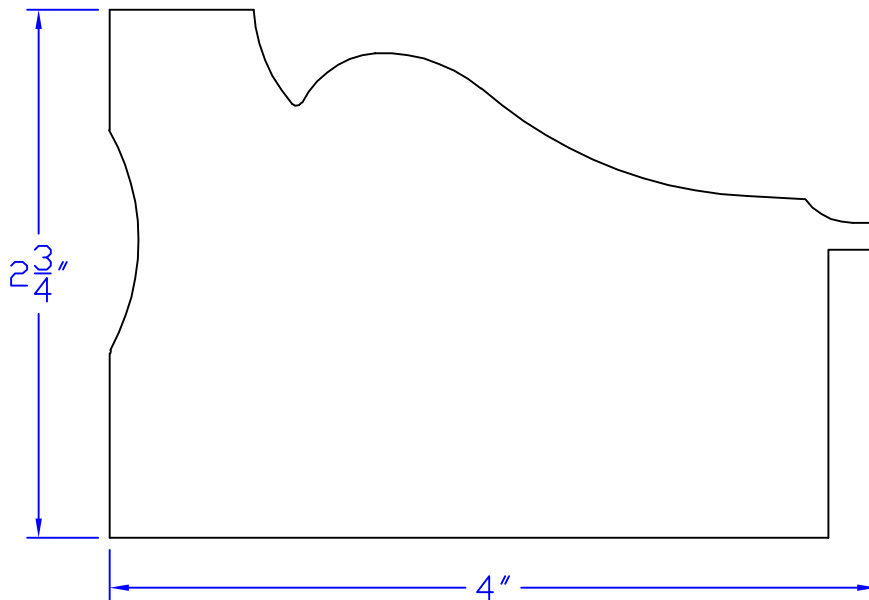

# Creative Woodworking N.W., Inc.

1036 S.E. Taylor \* Portland, Oregon 97214  
Phone:(503) 230-9265 \* Fax:(503) 232-9082  
www.Creativewoodworkingnw.com

PICF048  
2-3/4" x 4"