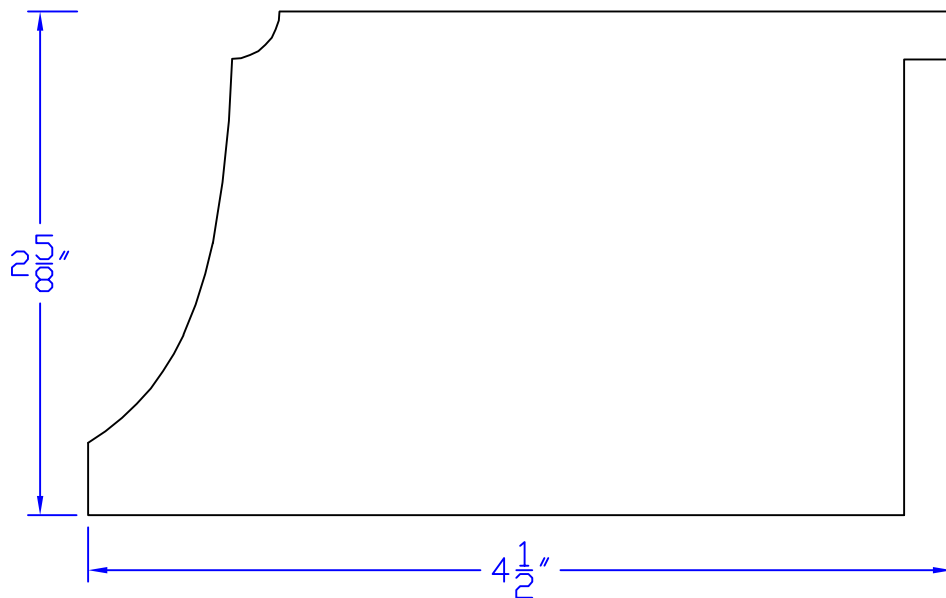

Creative Woodworking N.W., Inc.

1036 S.E. Taylor * Portland, Oregon 97214
Phone:(503) 230-9265 * Fax:(503) 232-9082
www.Creativewoodworkingnw.com

PICM049
2-5/8" x 4-1/2"