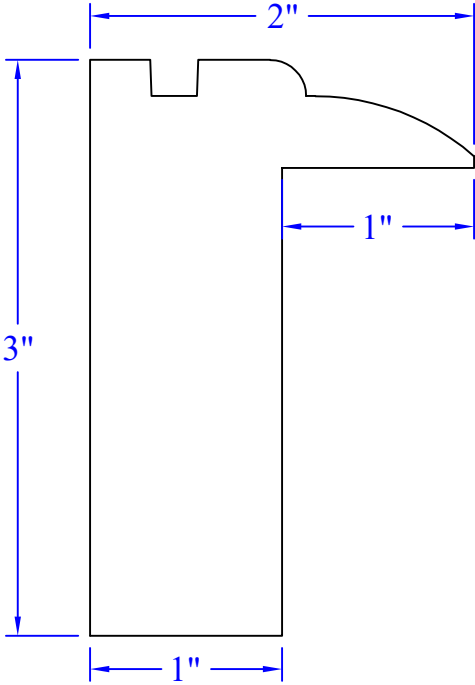

# Creative Woodworking N.W., Inc.

1036 S.E. Taylor \* Portland, Oregon 97214  
Phone:(503) 230-9265 \* Fax:(503) 232-9082  
www.Creativewoodworkingnw.com

PICF065  
2" x 3"