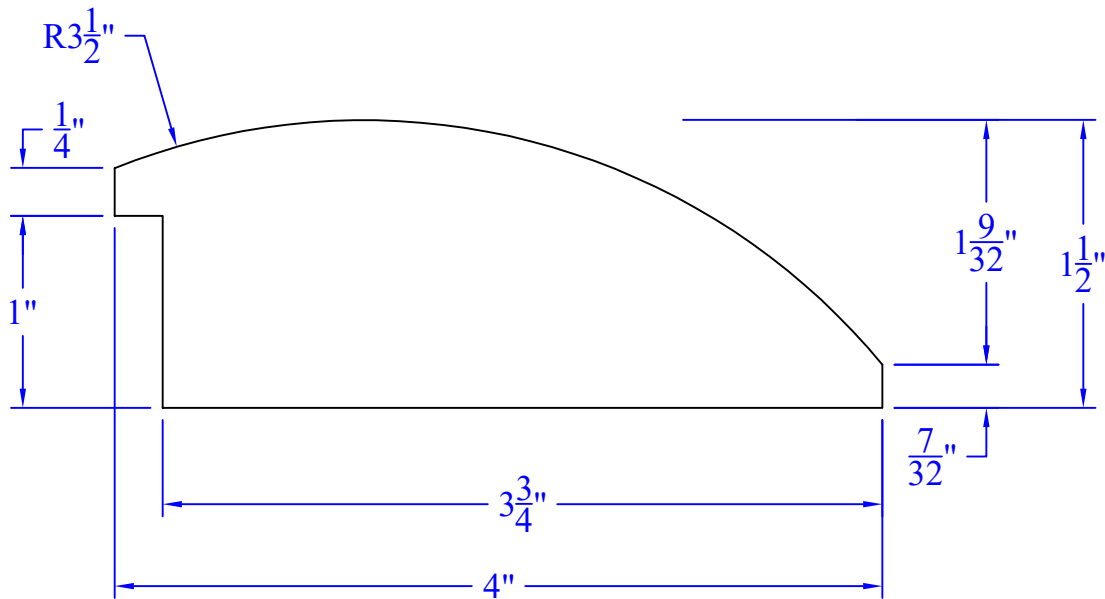

# Creative Woodworking N.W., Inc.

1036 S.E. Taylor \* Portland, Oregon 97214  
Phone:(503) 230-9265 \* Fax:(503) 232-9082  
www.Creativewoodworkingnw.com

PICF066  
1-1/2" x 4"