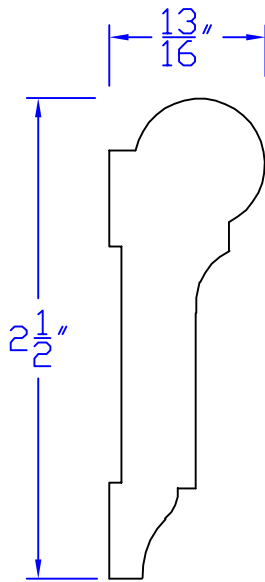

Creative Woodworking N.W., Inc.

1036 S.E. Taylor * Portland, Oregon 97214

Phone:(503) 230-9265 * Fax:(503) 232-9082

www.Creativewoodworkingnw.com

PICM004

13/16" x 2-1/2"