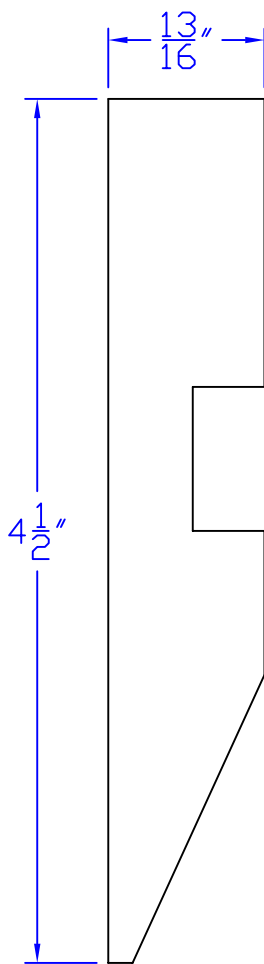

Creative Woodworking N.W., Inc.

1036 S.E. Taylor * Portland, Oregon 97214
Phone:(503) 230-9265 * Fax:(503) 232-9082
www.Creativewoodworkingnw.com

PICM005

13/16" x 4-1/2"