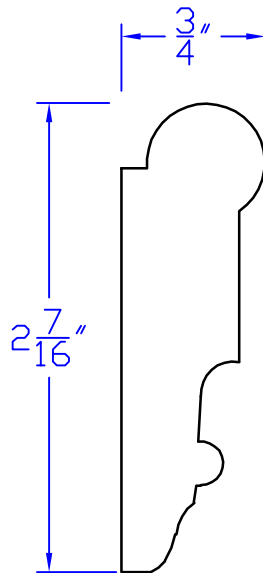

# Creative Woodworking N.W., Inc.

1036 S.E. Taylor \* Portland, Oregon 97214

Phone:(503) 230-9265 \* Fax:(503) 232-9082

[www.Creativewoodworkingnw.com](http://www.Creativewoodworkingnw.com)

PICM008

3/4" x 2-7/16"