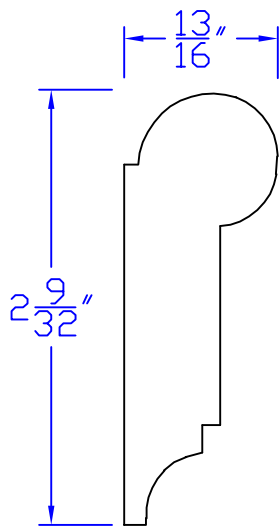

# Creative Woodworking N.W., Inc.

1036 S.E. Taylor \* Portland, Oregon 97214  
Phone:(503) 230-9265 \* Fax:(503) 232-9082  
www.Creativewoodworkingnw.com

PICM009

13/16" x 2-1/4"