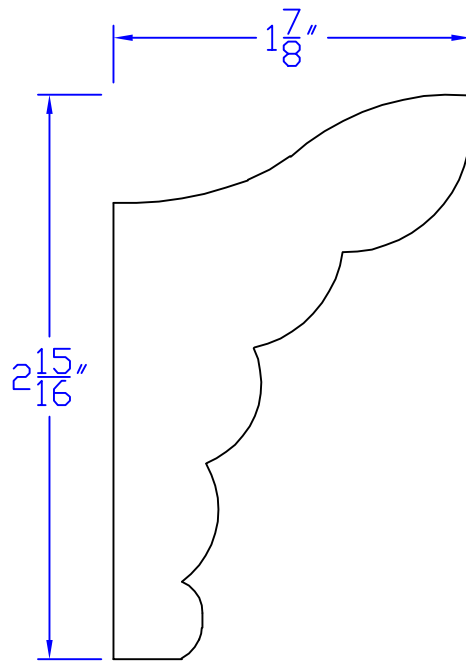

Creative Woodworking N.W., Inc.

1036 S.E. Taylor * Portland, Oregon 97214

Phone:(503) 230-9265 * Fax:(503) 232-9082

www.Creativewoodworkingnw.com

PICM016

1-7/8" x 2-15/16"