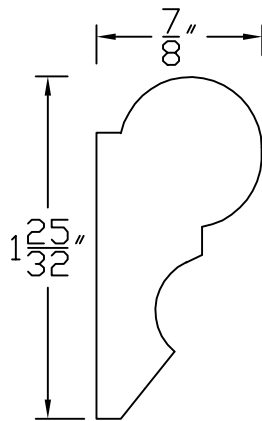

# Creative Woodworking N.W., Inc.

1036 S.E. Taylor \* Portland, Oregon 97214

Phone:(503) 230-9265 \* Fax:(503) 232-9082

[www.Creativewoodworkingnw.com](http://www.Creativewoodworkingnw.com)

PICM029

7/8" x 1-25/32"