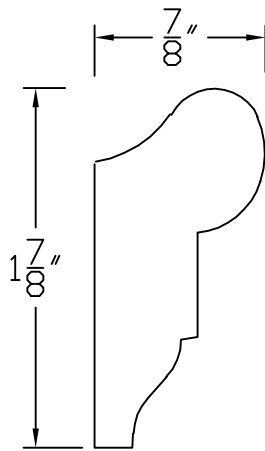

# Creative Woodworking N.W., Inc.

1036 S.E. Taylor \* Portland, Oregon 97214

Phone:(503) 230-9265 \* Fax:(503) 232-9082

[www.Creativewoodworkingnw.com](http://www.Creativewoodworkingnw.com)

PICM038

7/8" x 1-7/8"