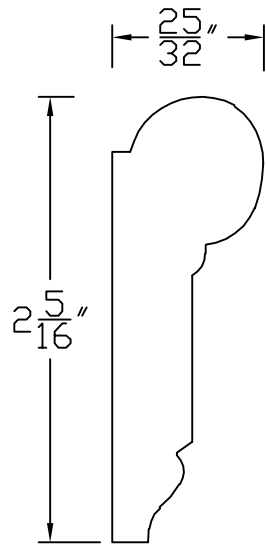

Creative Woodworking N.W., Inc.

1036 S.E. Taylor * Portland, Oregon 97214

Phone:(503) 230-9265 * Fax:(503) 232-9082

www.Creativewoodworkingnw.com

PICM039

$25/32"$ x $2-5/16"$