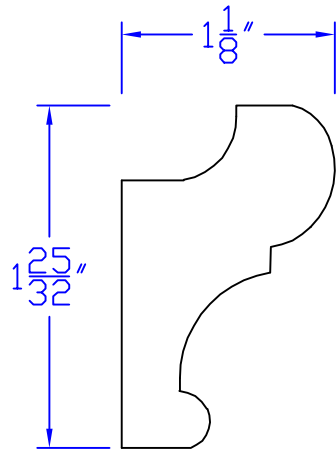

Creative Woodworking N.W., Inc.

1036 S.E. Taylor * Portland, Oregon 97214

Phone:(503) 230-9265 * Fax:(503) 232-9082

www.Creativewoodworkingnw.com

PICM049

$1-1/8" \times 1-25/32"$