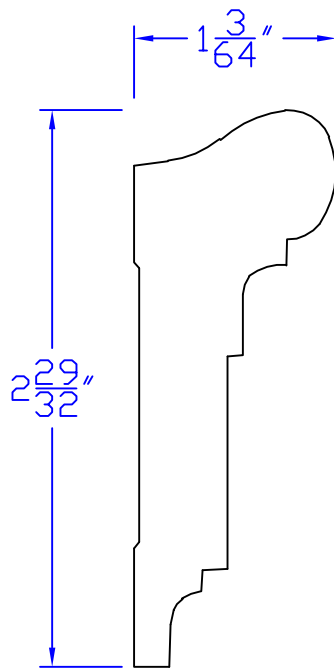

# Creative Woodworking N.W., Inc.

1036 S.E. Taylor \* Portland, Oregon 97214

Phone:(503) 230-9265 \* Fax:(503) 232-9082

[www.Creativewoodworkingnw.com](http://www.Creativewoodworkingnw.com)

PICM050

$1\frac{3}{64}" \times 2\frac{29}{32}"$