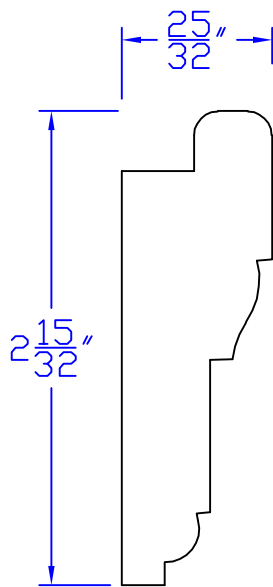

Creative Woodworking N.W., Inc.

1036 S.E. Taylor * Portland, Oregon 97214

Phone:(503) 230-9265 * Fax:(503) 232-9082

www.Creativewoodworkingnw.com

PICM051

$25/32" \times 2\ 15/32"$