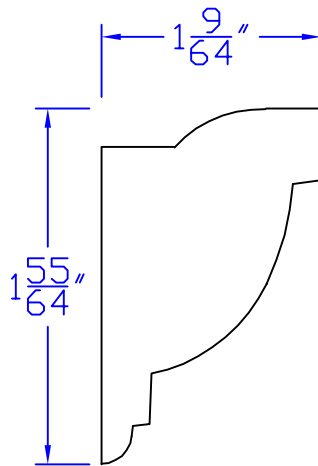

# Creative Woodworking N.W., Inc.

1036 S.E. Taylor \* Portland, Oregon 97214  
Phone:(503) 230-9265 \* Fax:(503) 232-9082  
www.Creativewoodworkingnw.com

PICM060

$1\frac{9}{64}" \times 1\frac{55}{64}"$