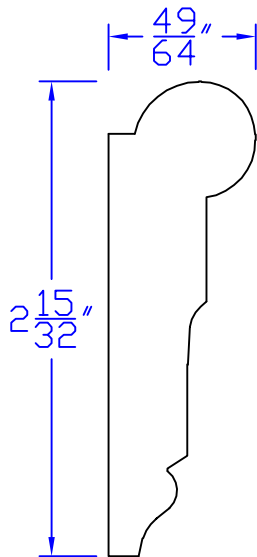

Creative Woodworking N.W., Inc.

1036 S.E. Taylor * Portland, Oregon 97214
Phone:(503) 230-9265 * Fax:(503) 232-9082
www.Creativewoodworkingnw.com

PICM064

$\frac{49}{64}" \times 2\frac{15}{32}"$