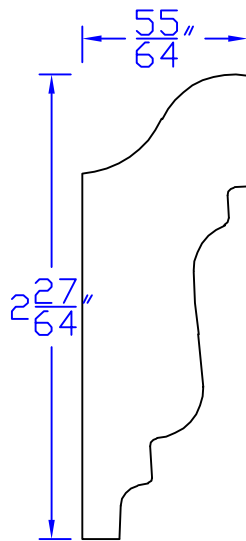

Creative Woodworking N.W., Inc.

1036 S.E. Taylor * Portland, Oregon 97214
Phone:(503) 230-9265 * Fax:(503) 232-9082
www.Creativewoodworkingnw.com

PICM065

$55/64'' \times 2-27/64''$