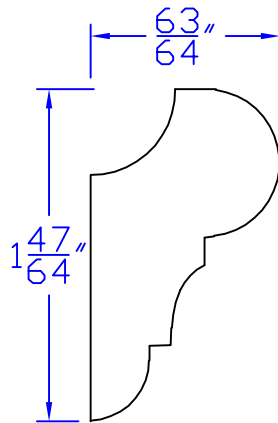

Creative Woodworking N.W., Inc.

1036 S.E. Taylor * Portland, Oregon 97214
Phone:(503) 230-9265 * Fax:(503) 232-9082
www.Creativewoodworkingnw.com

PICM068

1" × 1-47/64"