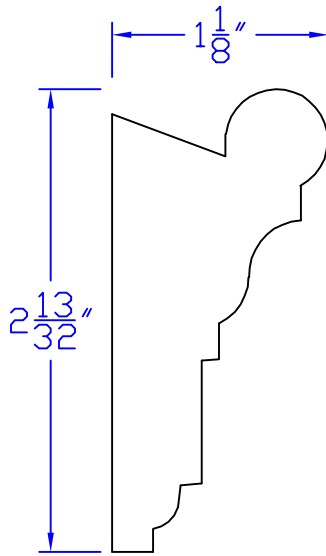

Creative Woodworking N.W., Inc.

1036 S.E. Taylor * Portland, Oregon 97214
Phone:(503) 230-9265 * Fax:(503) 232-9082
www.Creativewoodworkingnw.com

PICM070

$1-1/8" \times 2-13/32"$