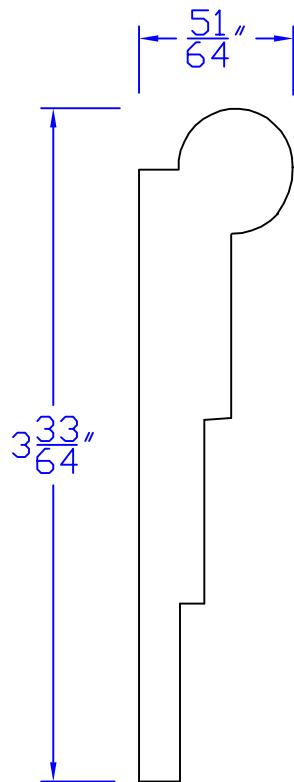

# Creative Woodworking N.W., Inc.

1036 S.E. Taylor \* Portland, Oregon 97214  
Phone:(503) 230-9265 \* Fax:(503) 232-9082  
www.Creativewoodworkingnw.com

PICM080  
 $51/64$ " x  $3-33/64$ "