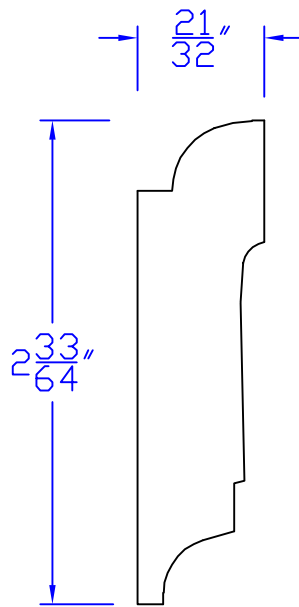

Creative Woodworking N.W., Inc.

1036 S.E. Taylor * Portland, Oregon 97214
Phone:(503) 230-9265 * Fax:(503) 232-9082
www.Creativewoodworkingnw.com

PICM085
 $21/32$ " x $2-33/64$ "