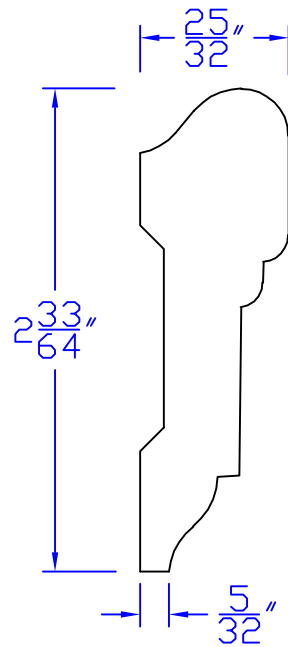

Creative Woodworking N.W., Inc.

1036 S.E. Taylor * Portland, Oregon 97214
Phone:(503) 230-9265 * Fax:(503) 232-9082
www.Creativewoodworkingnw.com

PICM086
 $25/32$ " x $2-33/64$ "