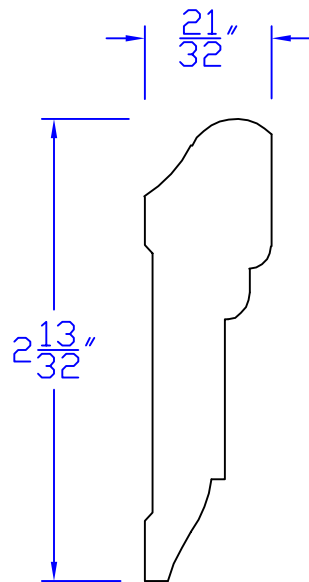

Creative Woodworking N.W., Inc.

1036 S.E. Taylor * Portland, Oregon 97214
Phone:(503) 230-9265 * Fax:(503) 232-9082
www.Creativewoodworkingnw.com

PICM090
 $21/32$ " x $2-13/32$ "