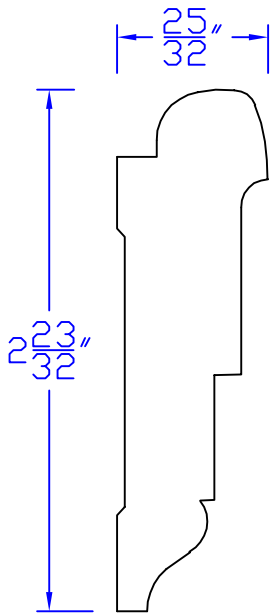

Creative Woodworking N.W., Inc.

1036 S.E. Taylor * Portland, Oregon 97214
Phone:(503) 230-9265 * Fax:(503) 232-9082
www.Creativewoodworkingnw.com

PICM091
 $25/32$ " x $2-23/32$ "