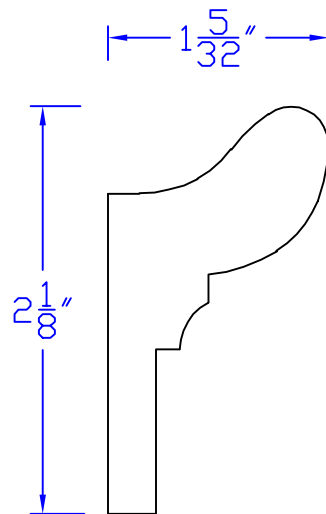

Creative Woodworking N.W., Inc.

1036 S.E. Taylor * Portland, Oregon 97214
Phone:(503) 230-9265 * Fax:(503) 232-9082
www.Creativewoodworkingnw.com

PICM098
 $1 - 5/32$ " x $2 - 1/8$ "