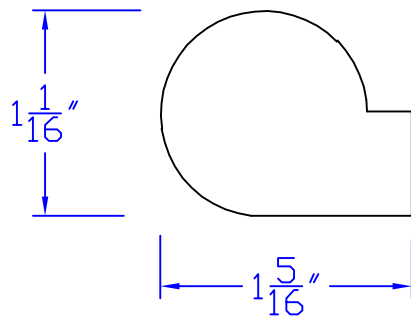

Creative Woodworking N.W., Inc.

1036 S.E. Taylor * Portland, Oregon 97214
Phone:(503) 230-9265 * Fax:(503) 232-9082
www.Creativewoodworkingnw.com

PICM101
 $1-1/16$ " x $1-5/16$ "