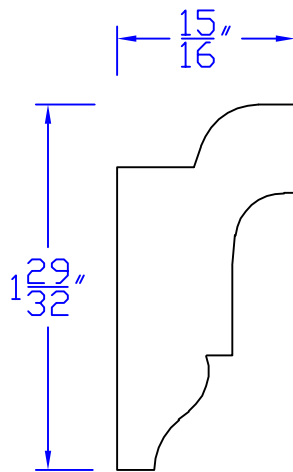

# Creative Woodworking N.W., Inc.

1036 S.E. Taylor \* Portland, Oregon 97214  
Phone:(503) 230-9265 \* Fax:(503) 232-9082  
www.Creativewoodworkingnw.com

PICM104  
15/16" x 1-29/32"