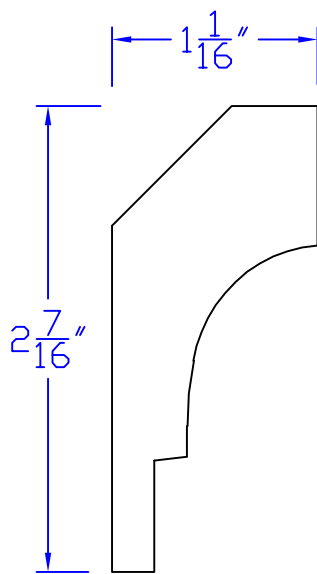

Creative Woodworking N.W., Inc.

1036 S.E. Taylor * Portland, Oregon 97214
Phone:(503) 230-9265 * Fax:(503) 232-9082
www.Creativewoodworkingnw.com

PICM110
 $1 - 1/16$ " x $2 - 7/16$ "