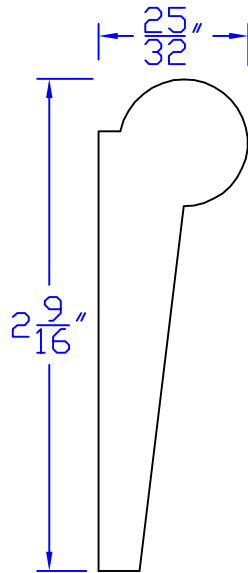

Creative Woodworking N.W., Inc.

1036 S.E. Taylor * Portland, Oregon 97214
Phone:(503) 230-9265 * Fax:(503) 232-9082
www.Creativewoodworkingnw.com

PICM112
 $25/32" \times 2-9/16"$