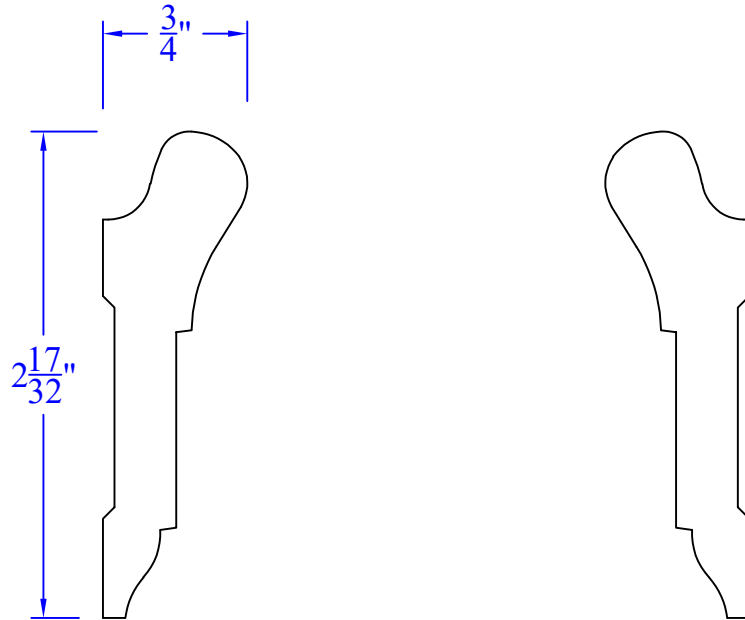

Creative Woodworking N.W., Inc.

1036 S.E. Taylor * Portland, Oregon 97214

Phone:(503) 230-9265 * Fax:(503) 232-9082

www.Creativewoodworkingnw.com

PICM114
 $3/4"$ x $2-17/32"$