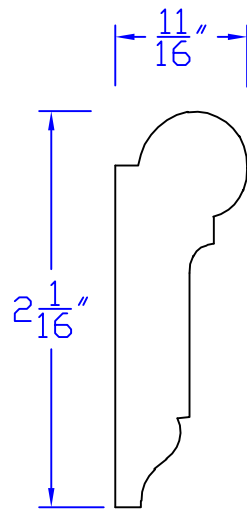

Creative Woodworking N.W., Inc.

1036 S.E. Taylor * Portland, Oregon 97214
Phone:(503) 230-9265 * Fax:(503) 232-9082
www.Creativewoodworkingnw.com

PICM115
 $11/16$ " x $2-1/16$ "