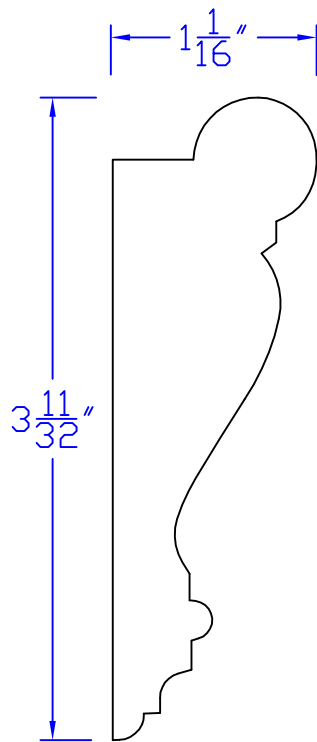

Creative Woodworking N.W., Inc.

1036 S.E. Taylor * Portland, Oregon 97214

Phone:(503) 230-9265 * Fax:(503) 232-9082

www.Creativewoodworkingnw.com

PICM117

$1-1/16'' \times 3-11/32''$