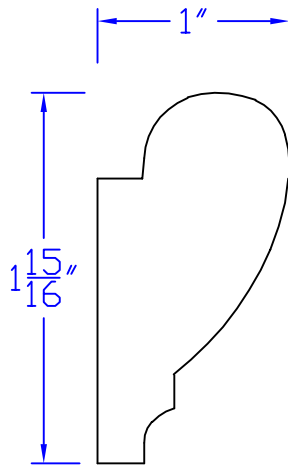

Creative Woodworking N.W., Inc.

1036 S.E. Taylor * Portland, Oregon 97214
Phone:(503) 230-9265 * Fax:(503) 232-9082
www.Creativewoodworkingnw.com

PICM118
1" x 1-15/16"